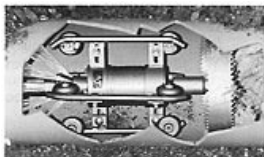

Check Out These "Must Have" Accessories For Your Jetting Equipment

Patriot Root Cutter