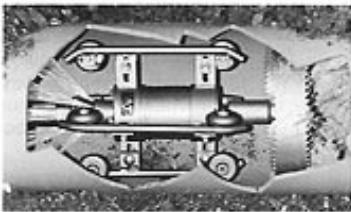

Accessories

- [Patriot Root Cutter](#) - THE "Must Own" accessory for all jetting equipment
- High Pressure [Nozzles](#) - A wide range of high pressure cleaning nozzles are available
- See our [Parts & Accessories](#) section for a wide variety of parts and tools available for the JAJ-600R

»[Back To Top](#)

Check Out These "Must Have" Accessories For Your Jetting Equipment

Patriot Root Cutter