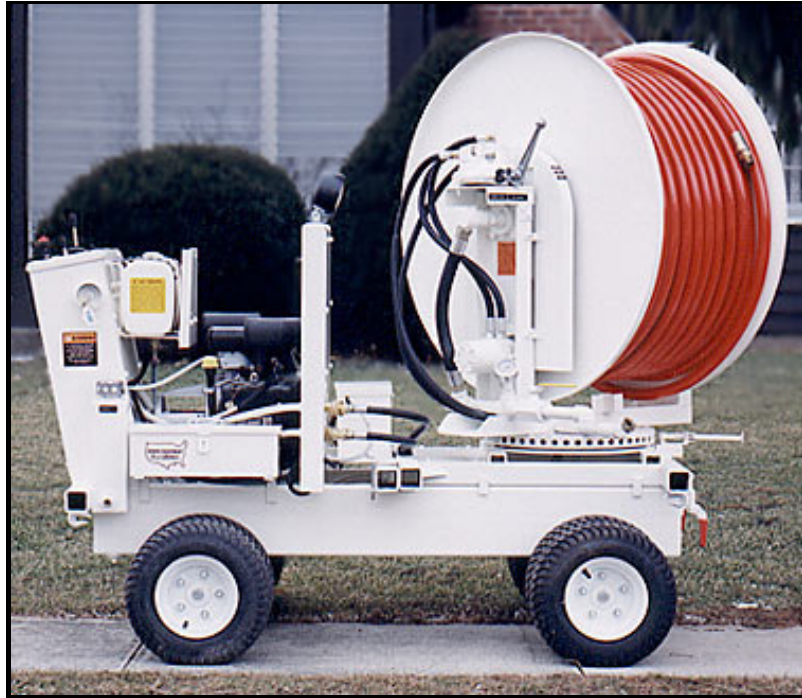

Model JAJ-600R Jet-Away

Jet-Away Model JAJ-600R - The All-New, All-Terrain Easement Machine That Lets You Get The Power of Jet Cleaning Where Its Never Gone Before!

The Jet-Away Easement Machine is self-propelled and easy to operate. Remote job sites are easy to access, no more dragging of sewer hose which can cause back injuries and destroy property. Let the Jet-Away do the work. The Jet-Away is only 34" wide and can squeeze through narrow gates, drive over rough, uneven and hilly terrain and traverse through mud and swamp areas.

Features

- Gas or Diesel Engine
- Four Wheel Drive System
- 360 Degree Turning Radius
- Removable Hose Reel
- "Rotating / Articulating" Hose Reel
- Hydraulic Drive Variable Speed
- Forward / Neutral / Reverse Hose Reel Controls

Options

- Hydraulic Dump Box
- Dual Wheels and Rims
- Footage Counter
- Electric Hoist
- Outriggers
- Hydraulic Root Cutter
- Crawler Tracks
- Transport Trailer

Transport Trailer

The Jet-Away is available with a "Transport Trailer" which allows for movement of Jet-Away to and from the job site. Transport Trailer is heavy duty steel construction with a single axle, fenders, ball or pintle hitch, safety chains, I.C.C. lighting

Hydraulic Dump Box

The Jet-Away "Hose Reel" can be easily removed by an operator (without any tools) - this allows for mounting of the Hydraulic Dump Box. This Dump Box can be used for any type of material movement. A hydraulic cylinder raises and lowers the box. The "Electric Hoist" feature allows the operator to raise and lower manhole covers and remove material from a manhole without the risk of costly back injuries.