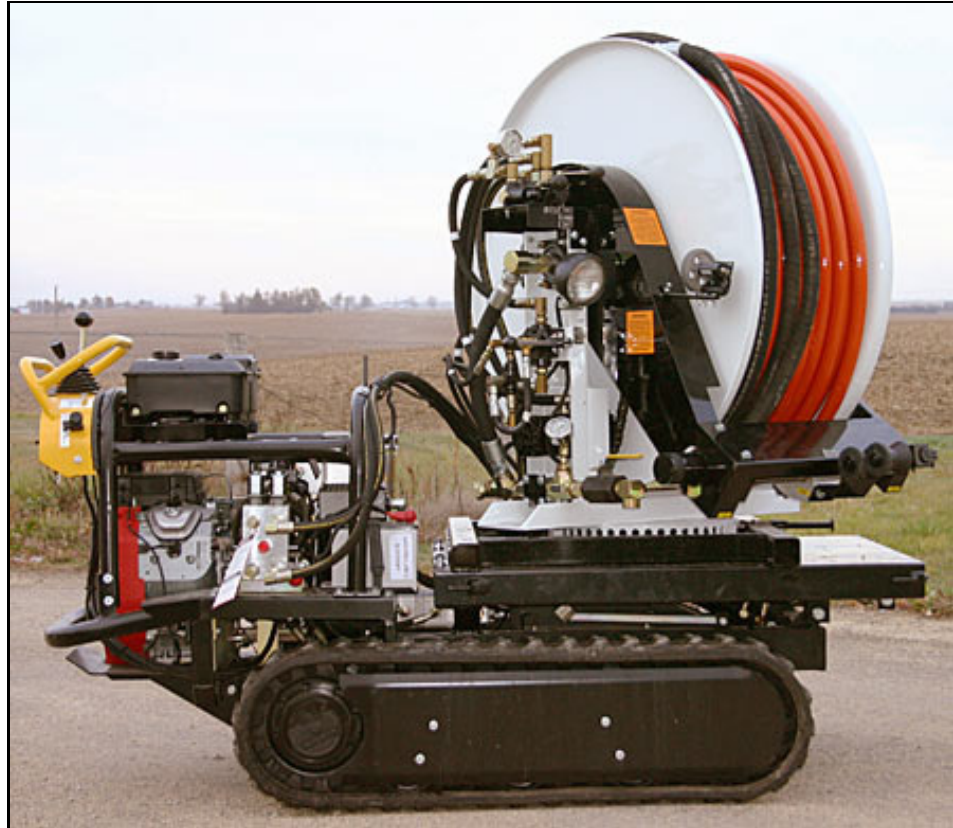

Model JAJ-600TH

Model JAJ-600TH

Our Best Selling Easement Machine Is Now Available With Water Jet Propelled Camera and Patent-Pending Umbilical Cord™

The New JAJ-600TH is the most capable and versatile easement machine available today. The track system will take you in to adverse conditions that you never thought you could reach. The standard auxiliary tool circuit lets you add a variety of hydraulic work tools to make this unit more than just a sewer cleaner. All in a unit that will even fit through a 36" gate.

Add TV to any Combo Truck or Jet Truck *Instantly*

Now it's even easier to do video inspection at remote job sites. The Model JAJ-600RTV gives you instant video capabilities no matter where your job site is.

UMBILICAL CORD*

One of the most innovative products to enter the sewer and pipe cleaning industry in recent history has been the Sewer Equipment Company of America Umbilical Cord*. The repairable Umbilical Cord* is comprised of a single construction cord which houses both a sewer hose and a television cable.

Click image for details>

Water Jet Propelled TV Camera

The Model JAJ-600RTV is equipped with a high resolution color camera with interchangeable skids.

Click image for details>

Fork Truck Jet-Away

Ask your dealer about this unique setup to our popular Jet-Away Machine.