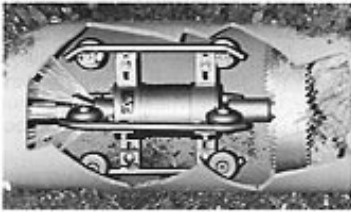

600RTV

Distributor Service Support:

Sewer Equipment Company Of America equipment is serviced and supported by America's most knowledgeable team of technicians and mechanics.

*Patent Pending

Check Out These "Must Have" Accessories For Your Jetting Equipment

Patriot Root Cutter