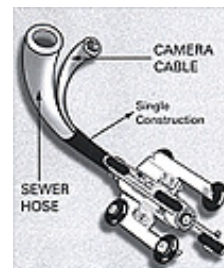

Water Jet Propelled TV Camera

The Model JAJ-600RTV is equipped with a high resolution color camera with interchangeable skids.

Click image for details>